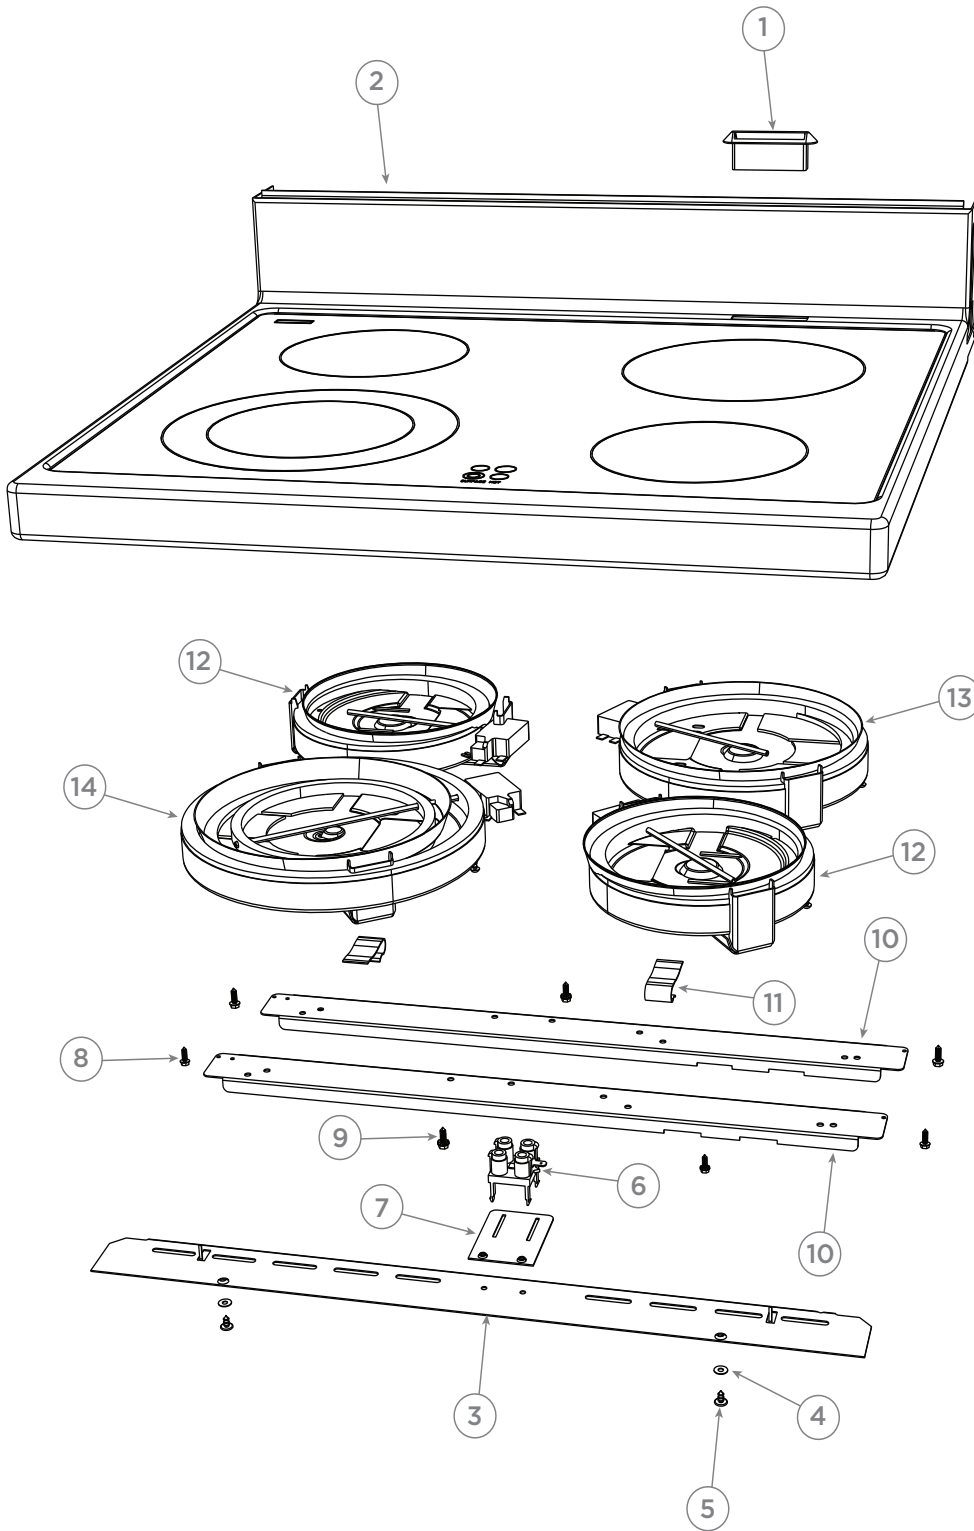

PARTS MANUAL

Freestanding Range

HOR61S8CEWSW1 HA AA

Product Code
81951-A

AA

Haier

SPLASHBACK COMPONENTS

DWG 003838

SMOOTHTOP HOB COMPONENTS

CHASSIS COMPONENTS

OVEN LINER COMPONENTS

WARMER DRAWER COMPONENTS

DOOR COMPONENTS

ACCESSORIES