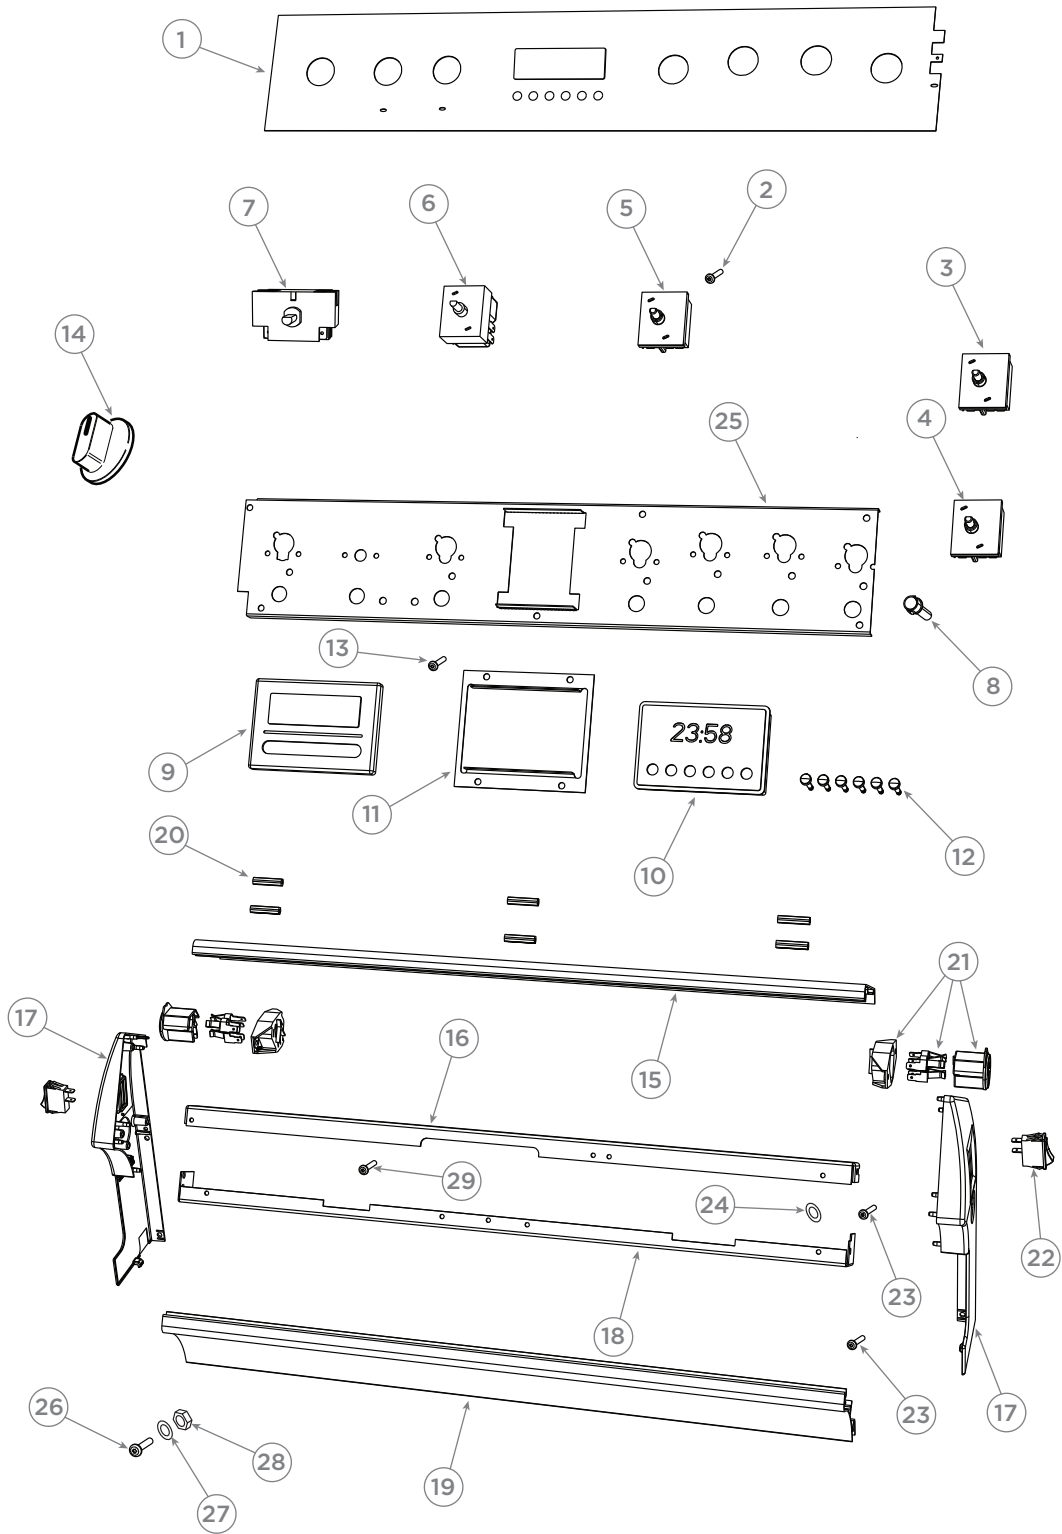

PARTS MANUAL

Freestanding Range

HOR61S8CEWSW1 HA AA

Product Code
81951-A

AA

Haier

SPLASHBACK COMPONENTS

DWG 003838

SMOOTHTOP HOB COMPONENTS

CHASSIS COMPONENTS

OVEN LINER COMPONENTS

WARMER DRAWER COMPONENTS

DOOR COMPONENTS

ACCESSORIES