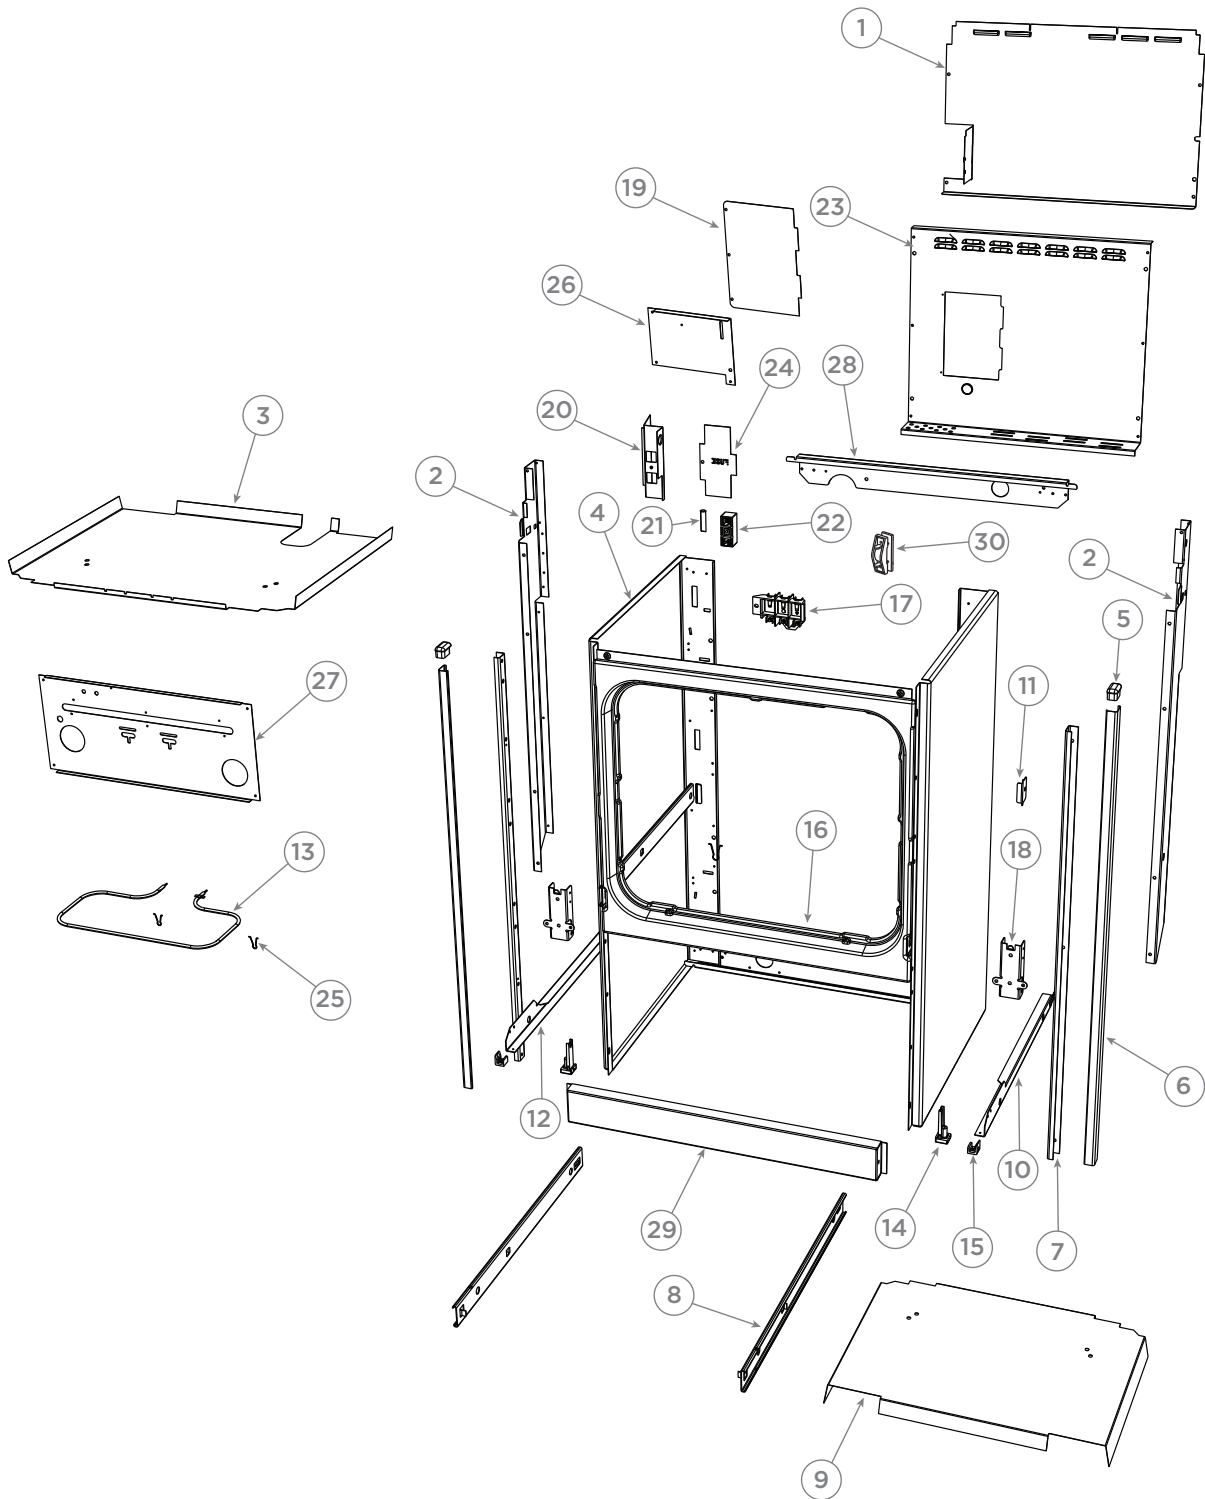

PARTS MANUAL

Freestanding Range

HOR61S8CEWSW1 HA AA

Product Code
81951-A

AA

Haier

SPLASHBACK COMPONENTS

DWG 003838

SMOOTHTOP HOB COMPONENTS

CHASSIS COMPONENTS

OVEN LINER COMPONENTS

WARMER DRAWER COMPONENTS

DOOR COMPONENTS

ACCESSORIES