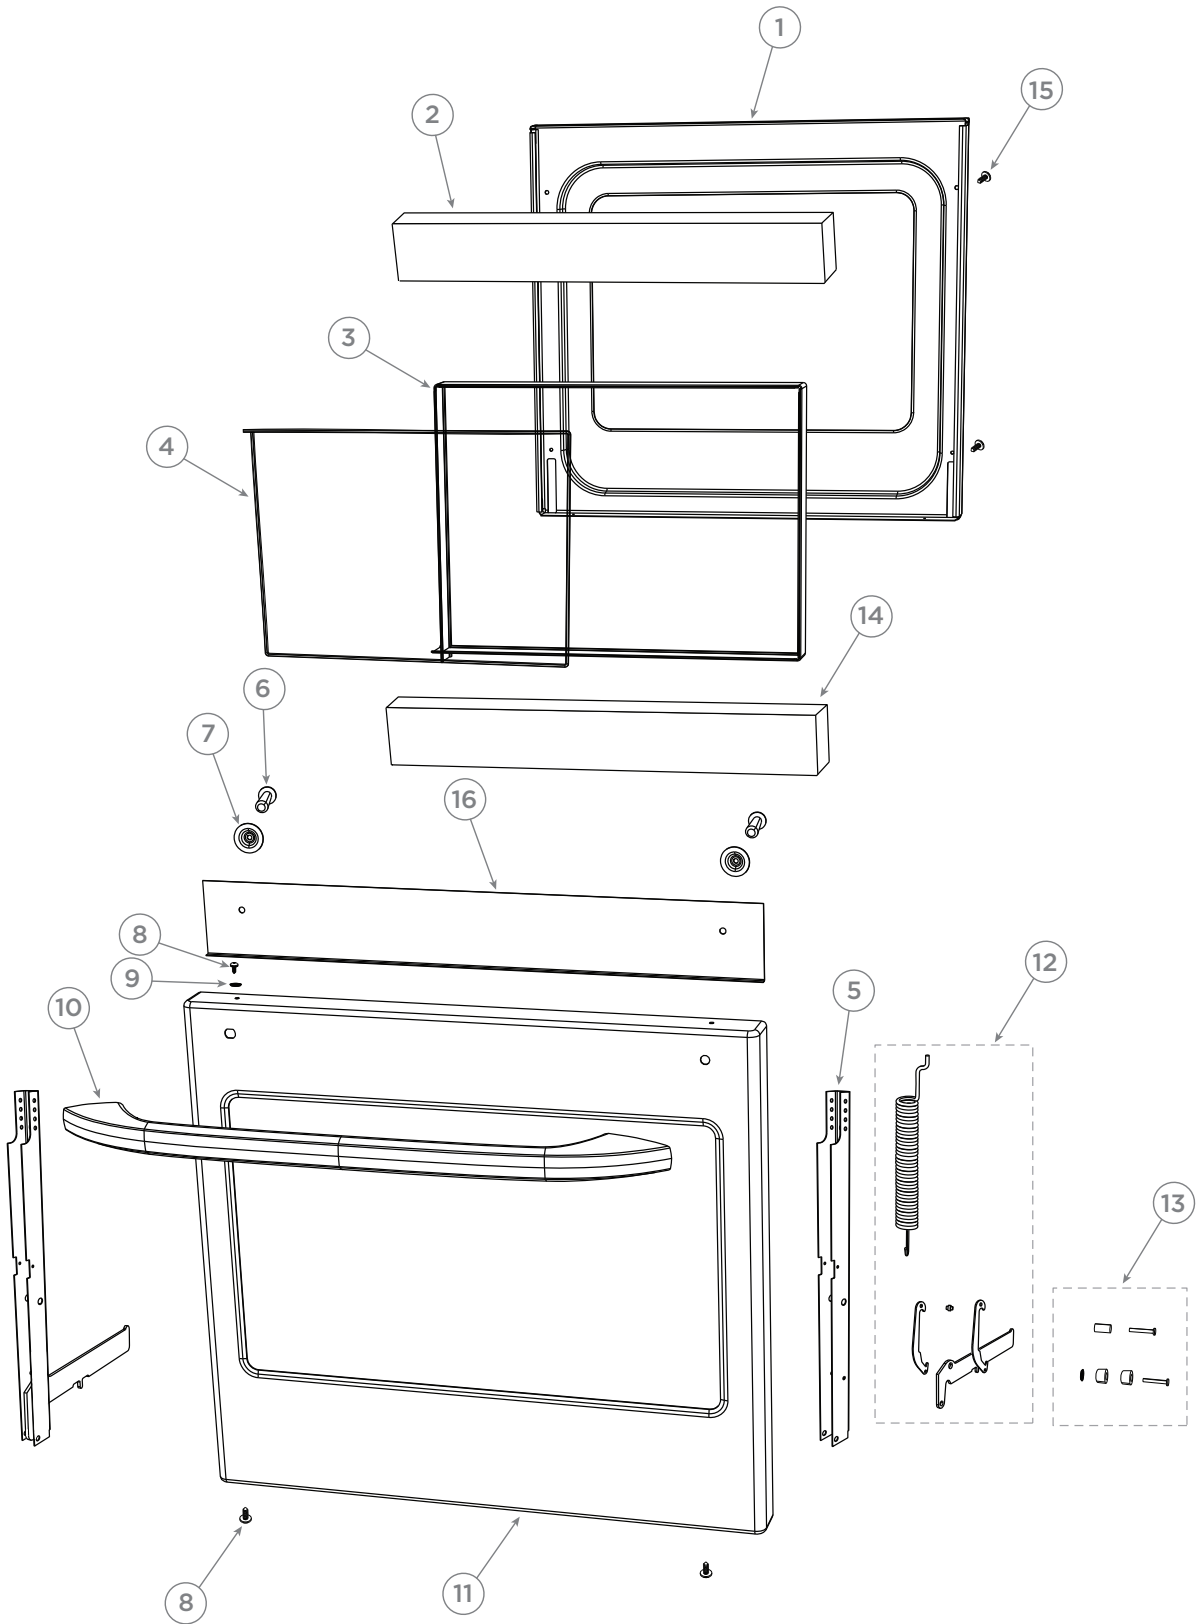

PARTS MANUAL

Freestanding Range

HOR61S8CEWSW1 HA AA

Product Code
81951-A

AA

Haier

SPLASHBACK COMPONENTS

DWG 003838

SMOOTHTOP HOB COMPONENTS

CHASSIS COMPONENTS

OVEN LINER COMPONENTS

WARMER DRAWER COMPONENTS

DOOR COMPONENTS

ACCESSORIES