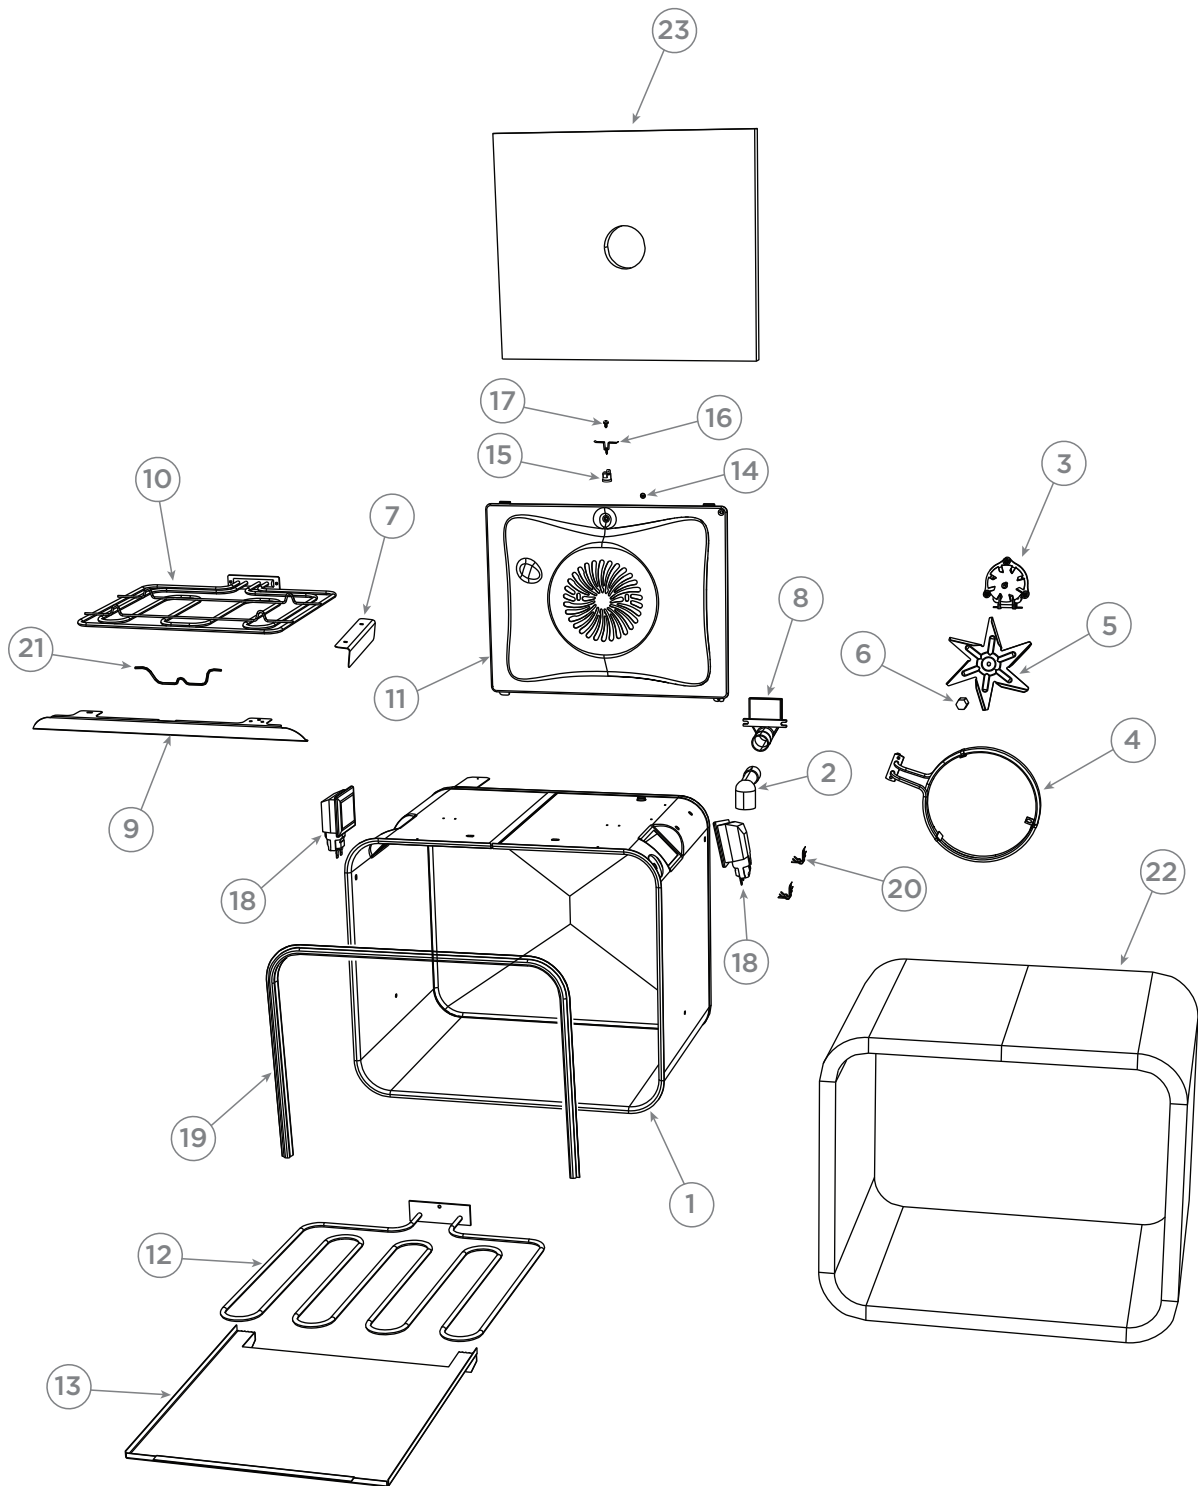

PARTS MANUAL

Freestanding Range

HOR61S8CEWSW1 HA AA

Product Code
81951-A

AA

Haier

SPLASHBACK COMPONENTS

DWG 003838

SMOOTHTOP HOB COMPONENTS

CHASSIS COMPONENTS

OVEN LINER COMPONENTS

WARMER DRAWER COMPONENTS

DOOR COMPONENTS

ACCESSORIES